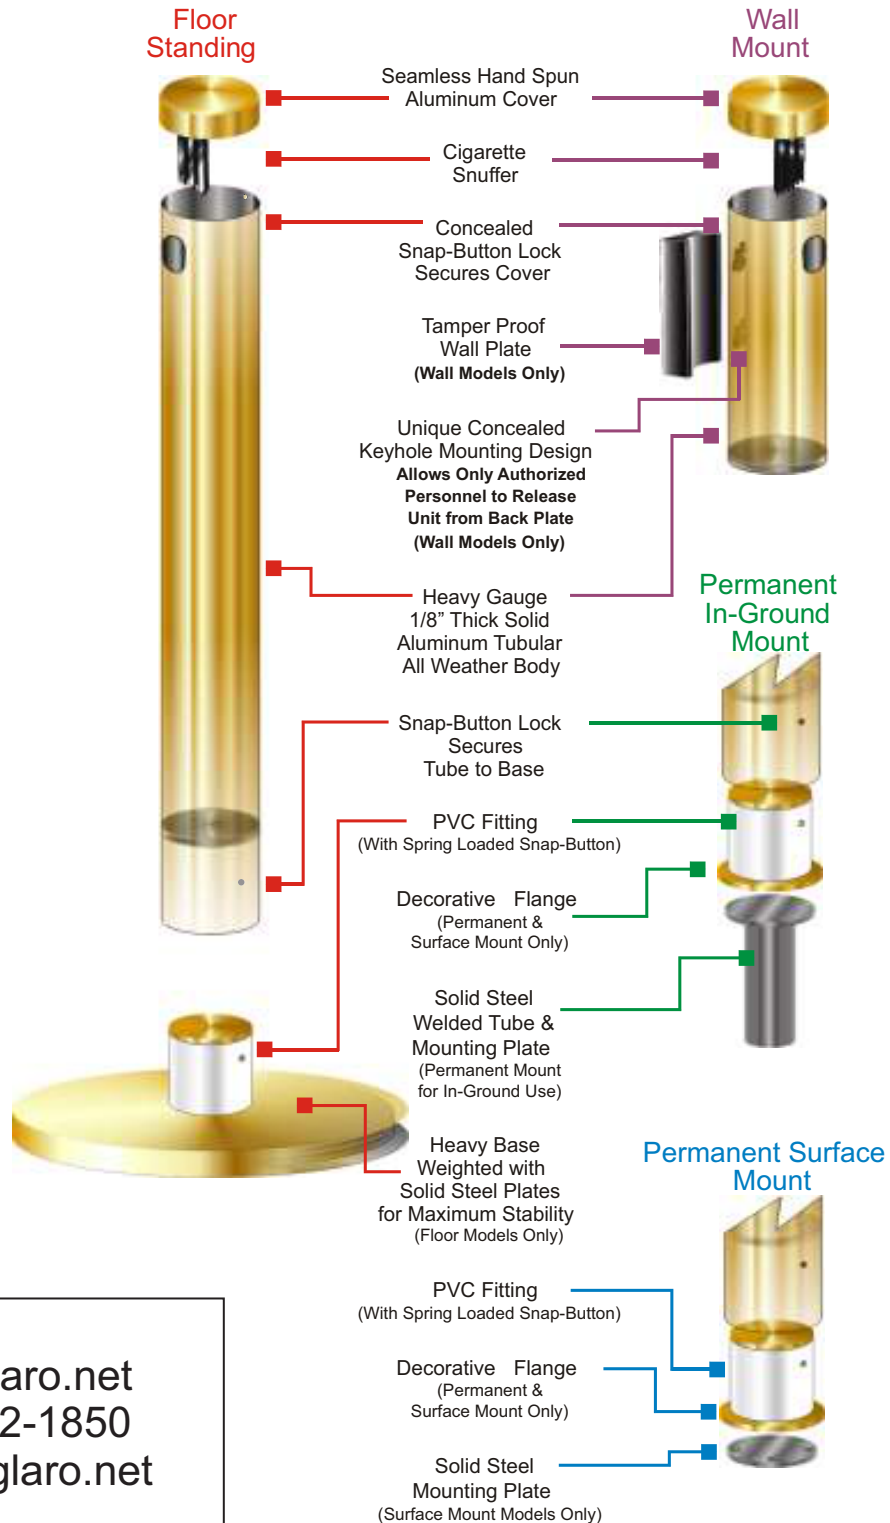

INDOOR / OUTDOOR Smoker's Posts

At last! A sleek, stylish and durable solution for cigarette disposal. Completely weatherproof, wind proof and fireproof, this collection of solid 1/8" thick seamless aluminum receptacles has a large capacity and is easy to empty due to a smartly designed security locking system. Permanent Mount and Wall Mounted models are complete with all mounting hardware. Floor models have a heavy weighted base for extra stability. Table top models are exceptionally beneficial in outdoor seating areas. They conceal odors and prevent the wind from blowing debris onto the table and guests. All models have an internal cigarette snuffer panel to extinguish cigarettes and cigars .

4403SA

4404SA or 4406SA

4402SA

4401SA

4405SA

4400SA

www.glaro.net
888-512-1850
sales@glaro.net